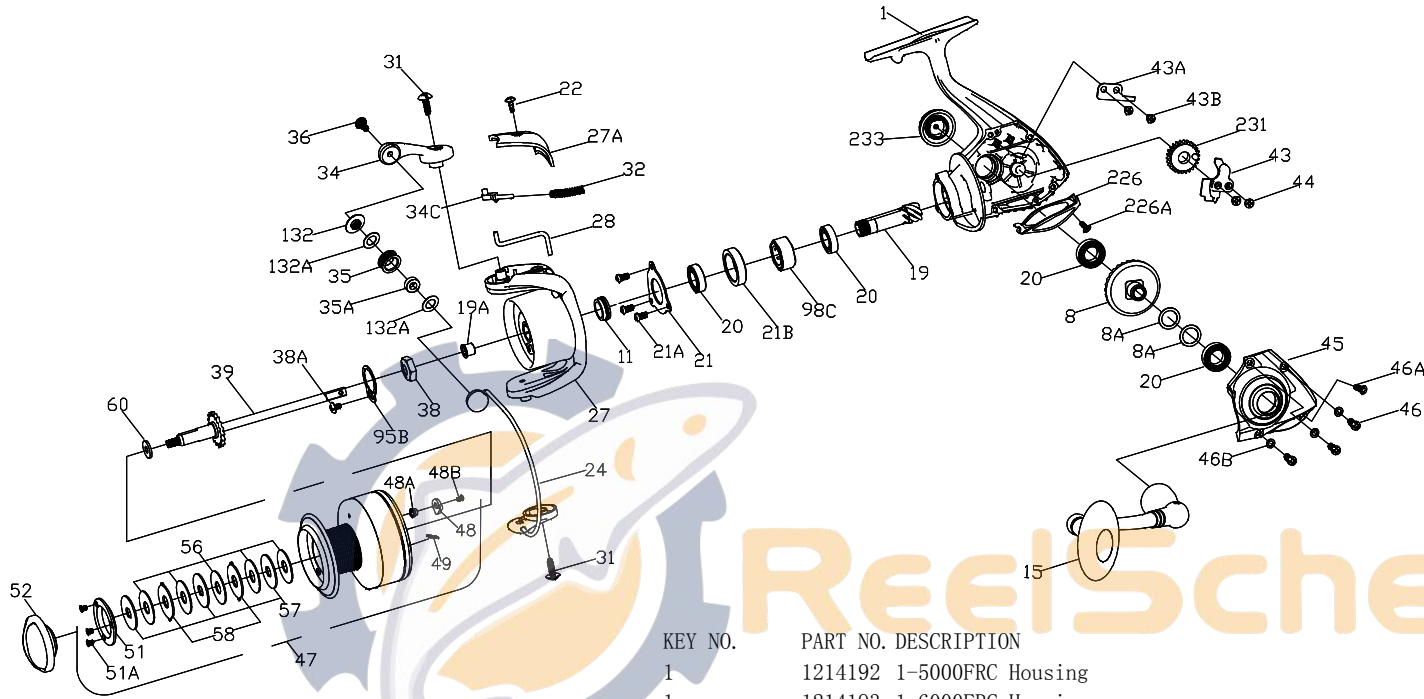

PARTS LIST FOR MODEL FIERCE 5000/6000  
REEL PART NO.1206118/1206121

KEY NO.	PART NO.	DESCRIPTION
28	1204027	28-6000PUR Trip Lever
31	1203987	31-3000PUR Bail Arm Screw (2 req)
31	1204039	31-6000PUR Bail Arm Screw (2 req)
32	1203988	32-3000PUR Bail Spring
32	1200520	32-6000SG Bail Spring
34	1211513	34-3000FRC Bail Arm
34	1214201	34-6000FRC Bail Arm
34C	1203990	34C-3000PUR Pivot Arm
34C	1204044	34C-6000PUR Pivot Arm
35	1191674	35-3000SG Line Roller
35A	1203992	35A-3000PUR Line Roller Bushing
36	1203993	36-3000PUR Bail Stud Screw
38	1191729	38-5000SG Rotor Nut
38A	1203995	38A-3000PUR Rotor Locking Plate Screw
39	1214202	39-5000FRC Spool Shaft Assembly
39	1214203	39-6000FRC Spool Shaft Assembly
43	1191805	43-5000SG Crosswind Block
43A	1191820	43A-5000SG Crosswind Block Plate
43B	1191736	38A-5000SG Rotor Locking Plate Screw
44	1191845	44-5000SG Crosswind Block Screw (2 req)
45	1214204	45-5000FRC Housing Cover
46	1191903	46-5000SG Housing Cover Screw (3 req)
46A	1191906	46A-3000SG Housing Cover Screw A
46B	1191908	46B-5000SG Housing Cover Washer (3 req)
47	1214205	47-5000FRC Spool Complete
47	1214206	47-6000FRC Spool Complete
48	1211625	48-5000SG Click Tongue
48A	1211626	48A-5000SG Click Tongue Washer
48B	1211612	48B-5000SG Spool Click Screw
49	1211627	49-5000SG Click Tongue Spring
51	1191978	51-5000SG Retaining Spacer
51A	1191986	51A-3000SG Retaining Screw (3 req)
52	1214207	52-5000FRC Drag Knob Assembly
56	1192036	56-5000SG Drag Washer (5 req)
57	1192044	57-5000SG Keyed Washer (3 req)
58	1192053	58-5000SG Eared Washer (2 req)
60	1192062	60-5000SG Thrust Washer
95B	1192186	95B-5000SG Rotor Locking Plate
98C	1192215	98C-5000SG Clutch/Sleeve Assembly
132	1192298	132-7000SG Roller Washer
132A	1192302	132A-3000SG Line Roller Washer (2 req)
226	1214208	226-5000FRC Rear Cover
226A	1192473	226A-3000SG Rear Cover Screw
231	1192503	231-5000SG Crosswind Gear
231	1200523	231-6000SG Crosswind Gear
233	1214209	233-5000FRC Bearing Cover Assembly